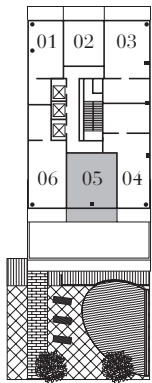

State Theatre

1 Bedroom + Den :: 685 sq.ft.
plus 166 sq.ft. Balcony

LEVELS 24-35

Simcoe Street

King Street West

All sizes and specifications are subject to change without notice. E.&O.E.

THEATRE PARK