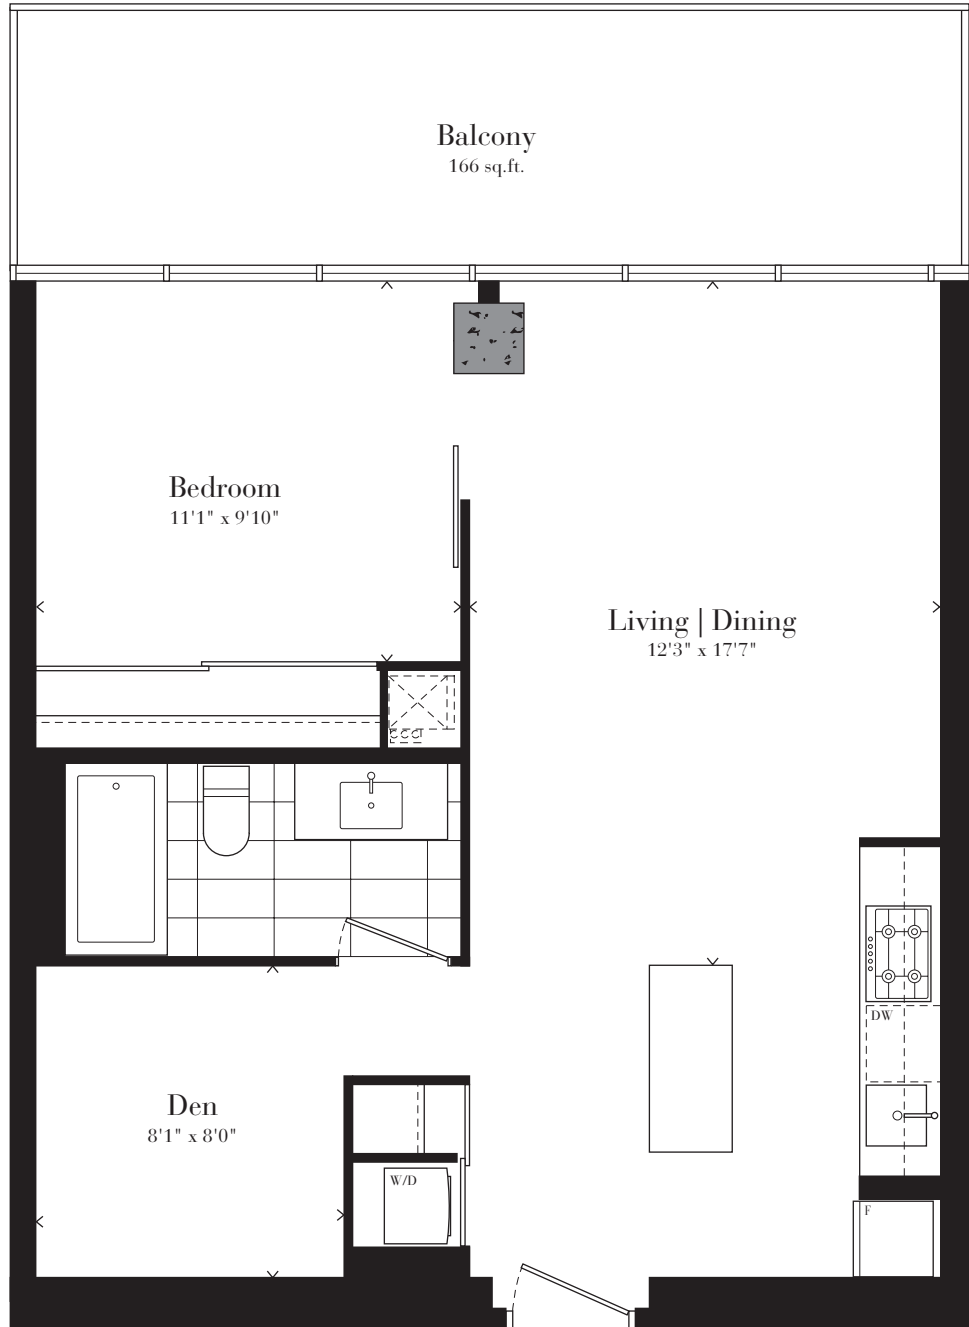

State Theatre

1 Bedroom + Den :: 685 sq.ft.
plus 166 sq.ft. Balcony

LEVELS 24-35

Simcoe Street

King Street West

All sizes and specifications are subject to change without notice. E.&O.E.

THEATRE PARK